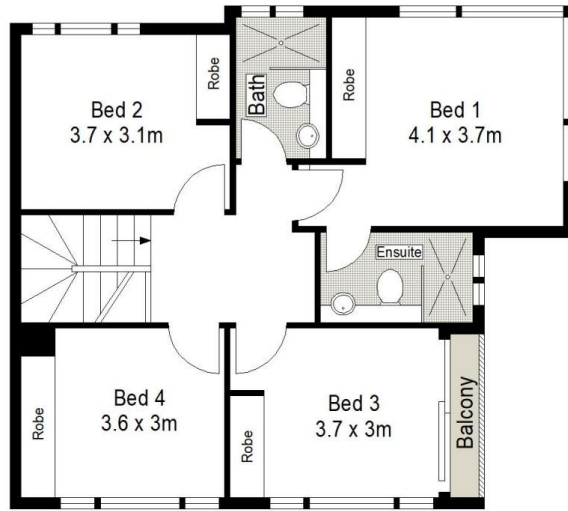

THE PROPERTY CO.

GROUP

216 President Avenue Miranda NSW

4  2  2 

Last Remaining 4 bedder | 8/216 President Avenue, Miranda

Stunningly appointed throughout and designed by well-known interior designer Rochelle Halatau, this impressive, brand-new, free-standing home offers ultimate luxury and low maintenance living.

Type : Townhouse
Price : For Sale
Land Size : 248 sqm
View : <https://www.thepropertyco.com.au/7953980>

Briolynn Kennedy
02 8320 6666

[For full version visit the website](https://www.thepropertyco.com.au)

<https://www.thepropertyco.com.au>

FIRST FLOOR

GROUND FLOOR

BASEMENT

8/216 President Avenue, Miranda

4 2.5 2

Scale in metres. Indicative only. Dimensions are approximate. All information contained herein is gathered from sources we believe to be reliable. However we cannot guarantee its accuracy and interested persons should rely on their own enquiries.