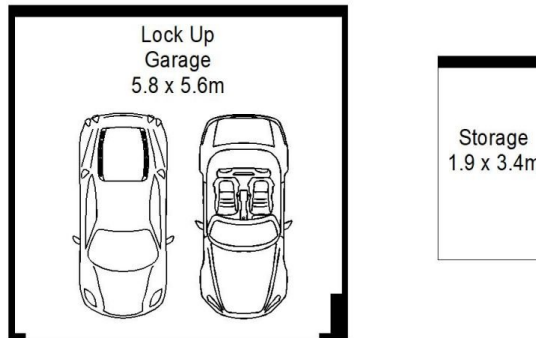

4 2.5 2

Scale in metres. Indicative only. Dimensions are approximate. All information contained herein is gathered from sources we believe to be reliable. However we cannot guarantee its accuracy and interested persons should rely on their own enquiries.

FIRST FLOOR

GROUND FLOOR

0 1 2 3 4 5
SCALE IN METERS.

2/216 President Avenue, Miranda

4 3 2

Scale in metres. Indicative only. Dimensions are approximate. All information contained herein is gathered from sources we believe to be reliable. However we cannot guarantee its accuracy and interested persons should rely on their own enquiries.