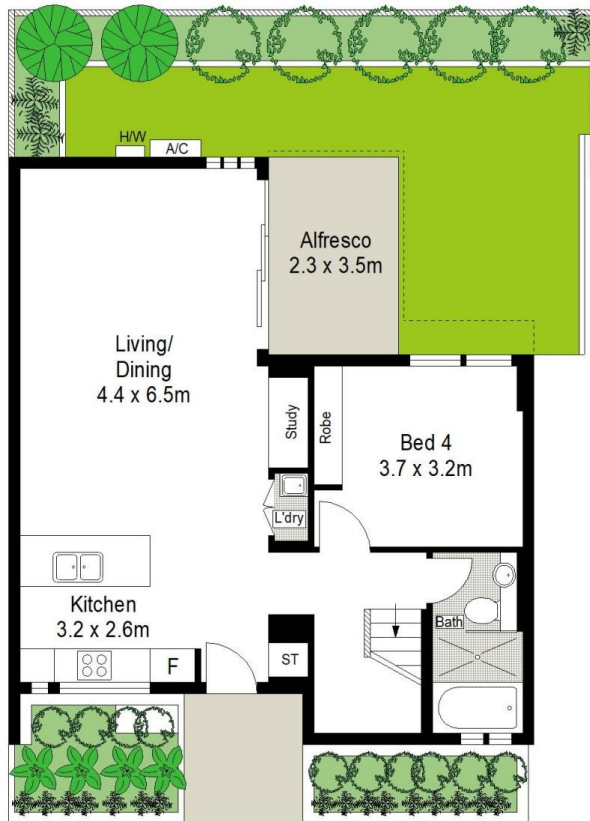

View : <https://www.thepropertyco.com.au/7953980>

Briolynn Kennedy
02 8320 6666

Property Highlights:

<https://www.thepropertyco.com.au>

FIRST FLOOR

GROUND FLOOR

BASEMENT

8/216 President Avenue, Miranda

4 2.5 2

Scale in metres. Indicative only. Dimensions are approximate. All information contained herein is gathered from sources we believe to be reliable. However we cannot guarantee its accuracy and interested persons should rely on their own enquiries.

FIRST FLOOR

GROUND FLOOR

0 1 2 3 4 5
SCALE IN METERS.

2/216 President Avenue, Miranda

4 3 2

Scale in metres. Indicative only. Dimensions are approximate. All information contained herein is gathered from sources we believe to be reliable. However we cannot guarantee its accuracy and interested persons should rely on their own enquiries.