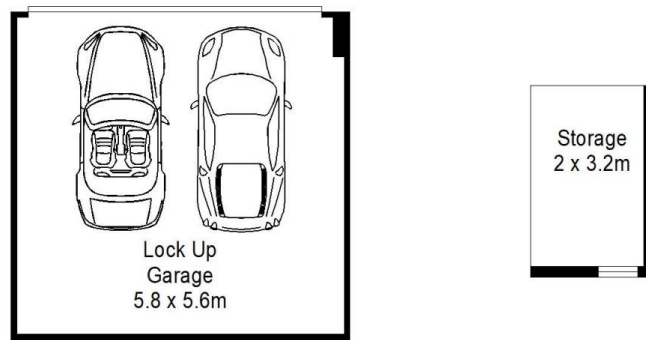

BASEMENT

8/216 President Avenue, Miranda

4 2.5 2

Scale in metres. Indicative only. Dimensions are approximate. All information contained herein is gathered from sources we believe to be reliable. However we cannot guarantee its accuracy and interested persons should rely on their own enquiries.