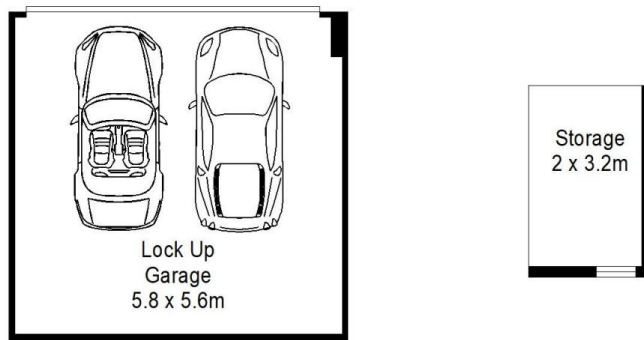

Type : Townhouse
Price : For Sale
Land Size : 248 sqm
View : <https://www.thepropertyco.com.au/7953980>

Briolynn Kennedy
02 8320 6666

[For full version visit the website](https://www.thepropertyco.com.au)

<https://www.thepropertyco.com.au>

FIRST FLOOR

GROUND FLOOR

BASEMENT

8/216 President Avenue, Miranda

4 2.5 2

Scale in metres. Indicative only. Dimensions are approximate. All information contained herein is gathered from sources we believe to be reliable. However we cannot guarantee its accuracy and interested persons should rely on their own enquiries.