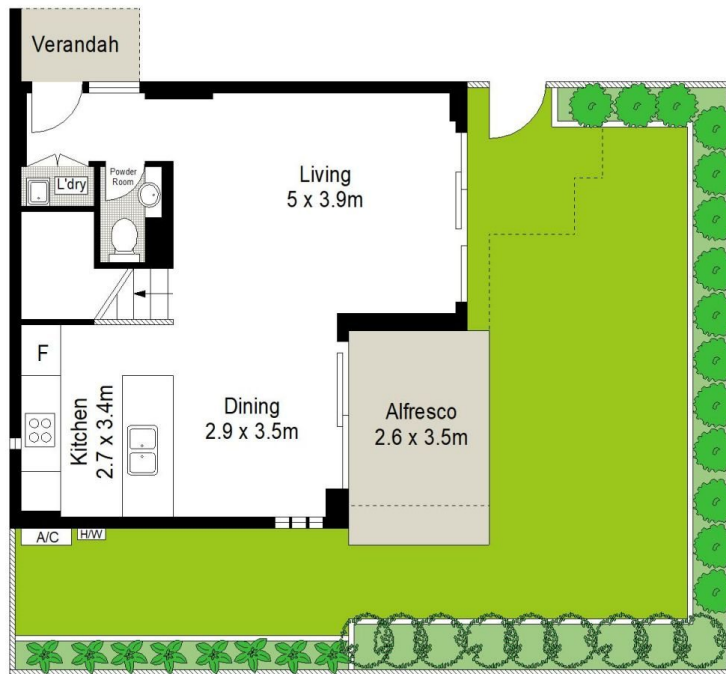

THE PROPERTY CO.

GROUP

216 President Avenue Miranda NSW

4  2  2 

Last Remaining 4 bedder | 8/216 President Avenue, Miranda

Stunningly appointed throughout and designed by well-known interior designer Rochelle Halatau, this impressive, brand-new, free-standing home offers ultimate luxury and low maintenance living.

Type : Townhouse
Price : For Sale
Land Size : 248 sqm
View : <https://www.thepropertyco.com.au/7953980>

Briolynn Kennedy
02 8320 6666

[For full version visit the website](https://www.thepropertyco.com.au)

<https://www.thepropertyco.com.au>

FIRST FLOOR

GROUND FLOOR

BASEMENT

8/216 President Avenue, Miranda

4 2.5 2

Scale in metres. Indicative only. Dimensions are approximate. All information contained herein is gathered from sources we believe to be reliable. However we cannot guarantee its accuracy and interested persons should rely on their own enquiries.