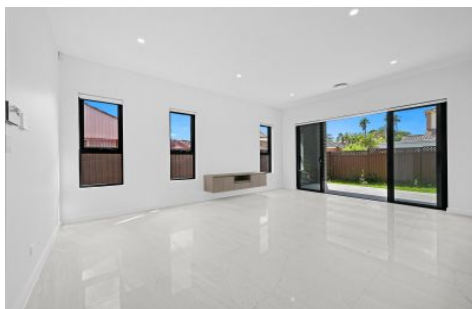

THE PROPERTY CO.

GROUP

11 Windermere Crescent Panania NSW

4 2 2

Welcome to 11 Windermere Crescent Panania, an ultra-modern residence that offers the finest luxury fittings and finishes. Presenting a beautiful and ideal floor plan in one of the best locations in Panania, this home is sure to impress!

View : <https://www.thepropertyco.com.au/7943773>

Features Include:

- * 4 large bedrooms with wardrobes
- * Master bedroom with an ensuite and large balcony
- * Open plan living and dining areas
- * An abundance of natural lighting throughout
- * Ultra-modern kitchen with over-sized stone bench-tops and stone splashback and high quality stainless steel appliances