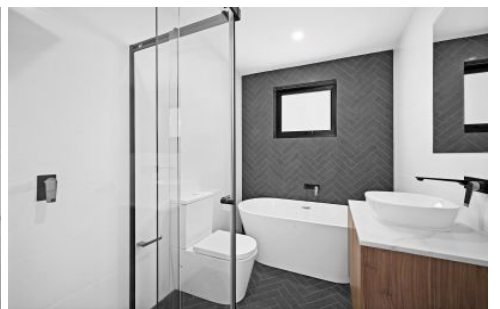

THE PROPERTY CO.

GROUP